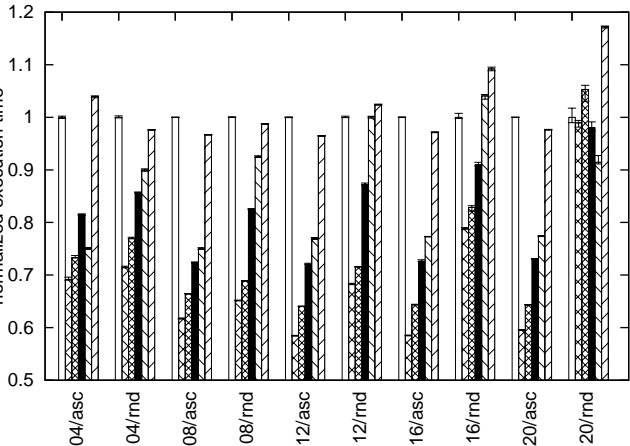

normalized execution time

Set: lookup