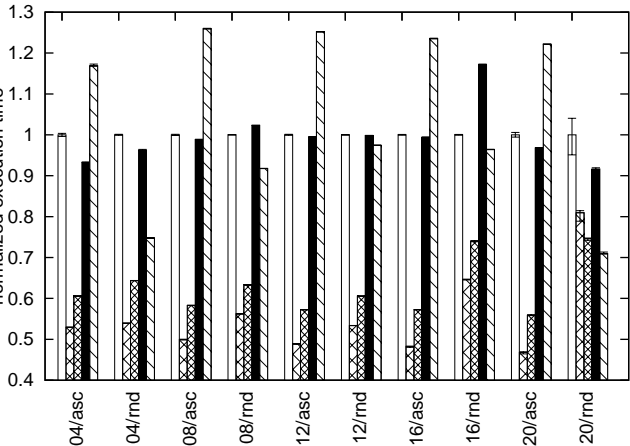

normalized execution time

Set: delete