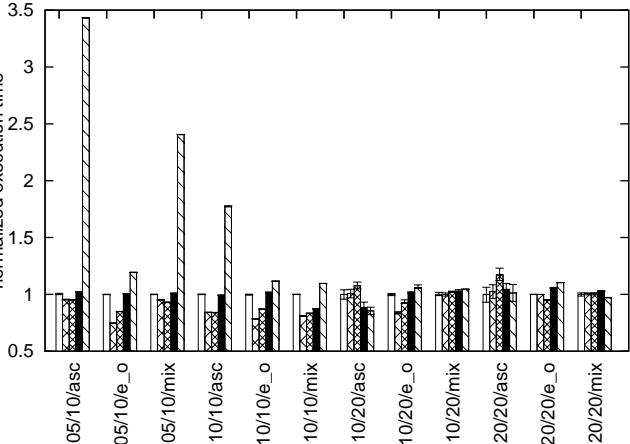

normalized execution time

**Intset: union**