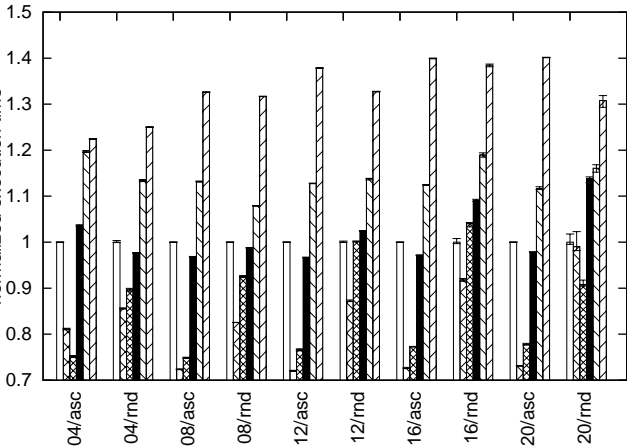

normalized execution time

Set: lookup

Set(100.0%) 
 RBSet(81.2%) 
 AVL(85.3%) 

Map(101.2%) 
 FiniteMap(113.9%) 
 AVL2(133.0%) 