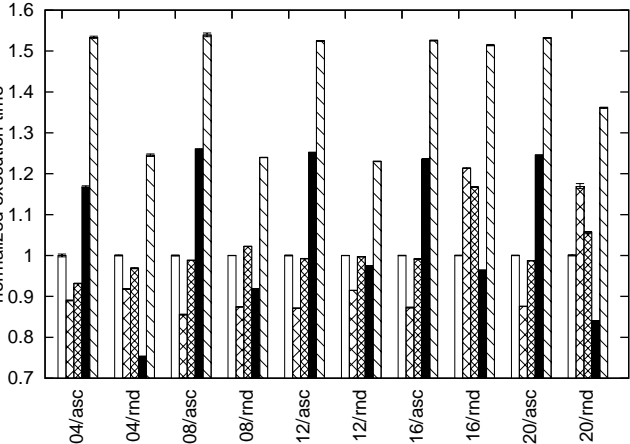

normalized execution time

Set: delete

Set(100.0%) 
 FiniteMap(93.8%) 
 Map(100.9%) 

AVL(104.5%) 
 AVL2(141.8%) 