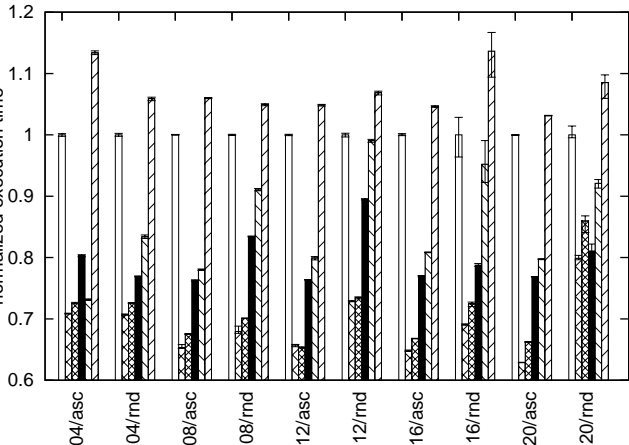

normalized execution time

**Set: lookup**