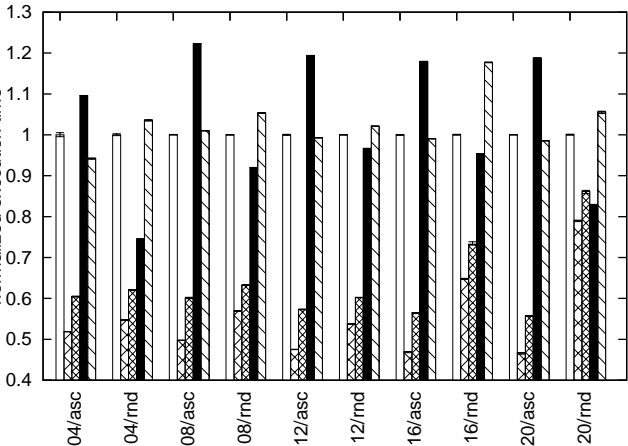

normalized execution time

Set: delete