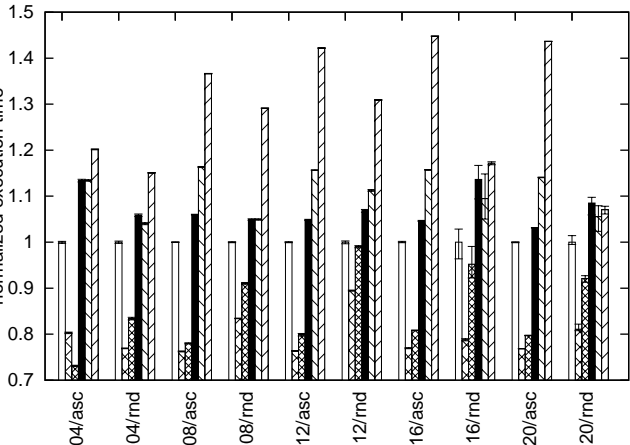

normalized execution time

Set: lookup

Set(100.0%) 
 RBSet(79.5%) 
 AVL(84.9%) 

Map(107.1%) 
 FiniteMap(110.9%) 
 AVL2(128.0%) 